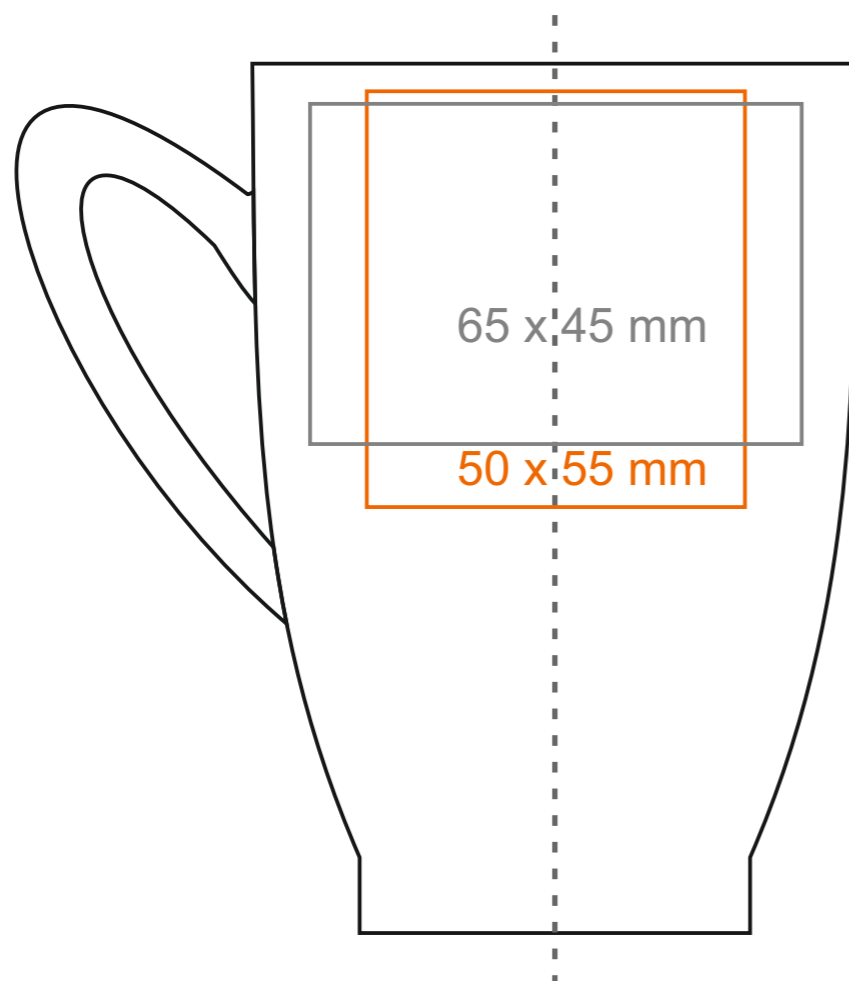

M_027 Aida

300 ml / h: 115 mm / Ø 80 mm

Imprint on the handle
 Imprint on the inside
 Imprint on the bottom outside

- 50 x 10 mm
- 40 x 20 mm
- Ø 30 mm

*In the case of projects for transfer print running outside of the standard print area, please contact our sales department.

[How to prepare print material](#)

meaning

- Transfer Print
- Sensitive Touch
- Direct Print