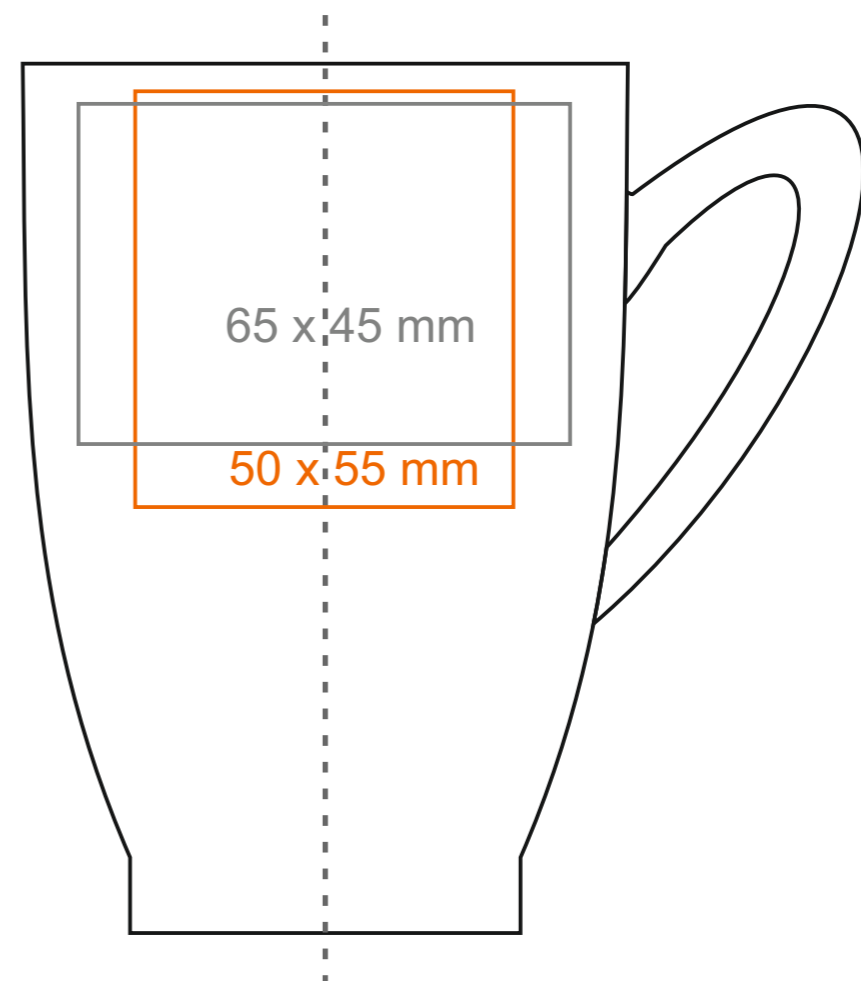

M_027 Aida

300 ml / h: 115 mm / Ø 80 mm

Imprint on the handle
 Imprint on the inside
 Imprint on the bottom outside

- 50 x 10 mm
- 40 x 20 mm
- Ø 30 mm

*In the case of projects for transfer print running outside of the standard print area, please contact our sales department.

[How to prepare print material](#)

meaning

- Transfer Print
- Sensitive Touch
- Direct Print