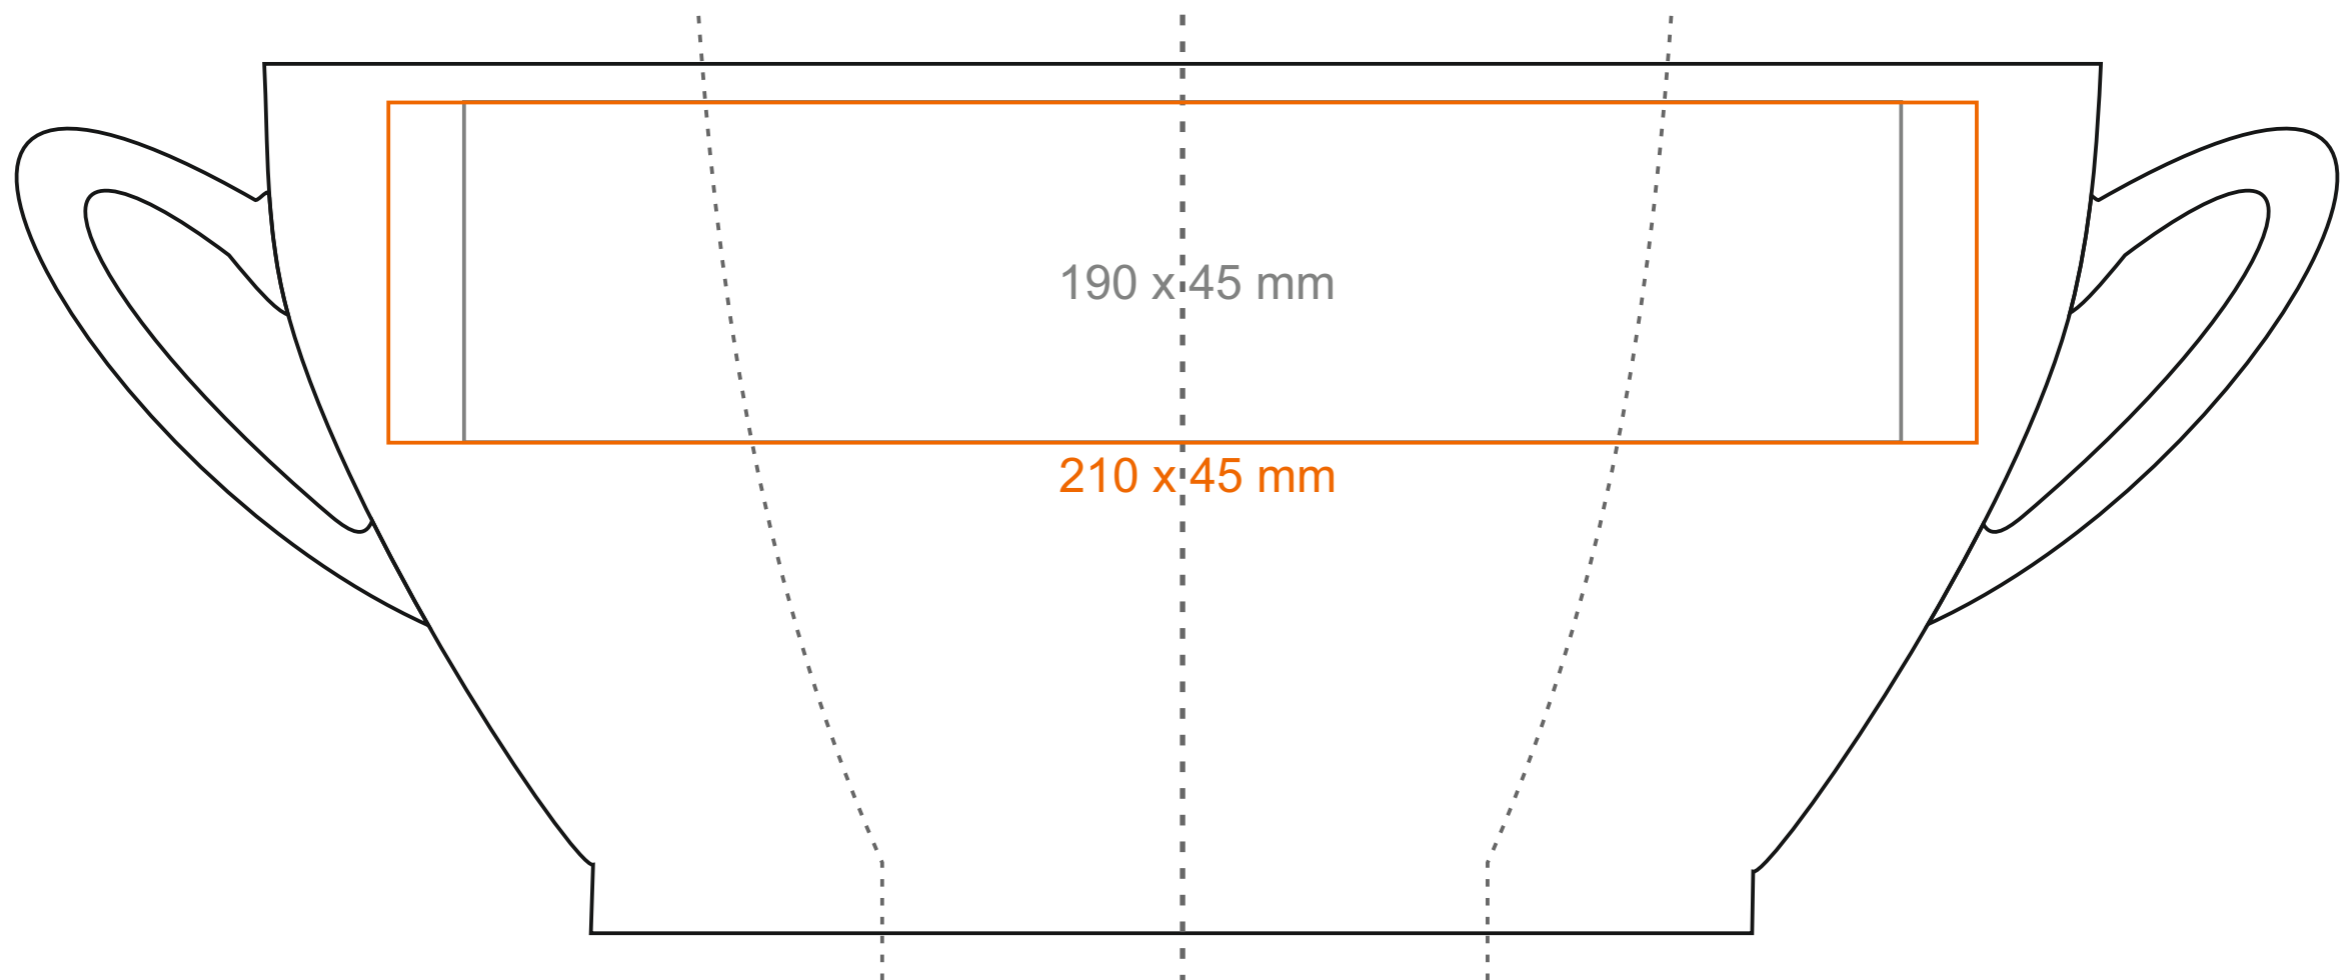

M_027 Aida

300 ml / h: 115 mm / Ø 80 mm

Imprint on the handle
 Imprint on the inside
 Imprint on the bottom outside

- 50 x 10 mm
- 40 x 20 mm
- Ø 30 mm

*In the case of projects for transfer print running outside of the standard print area, please contact our sales department.

[How to prepare print material](#)

meaning

- Transfer Print
- Sensitive Touch
- Direct Print