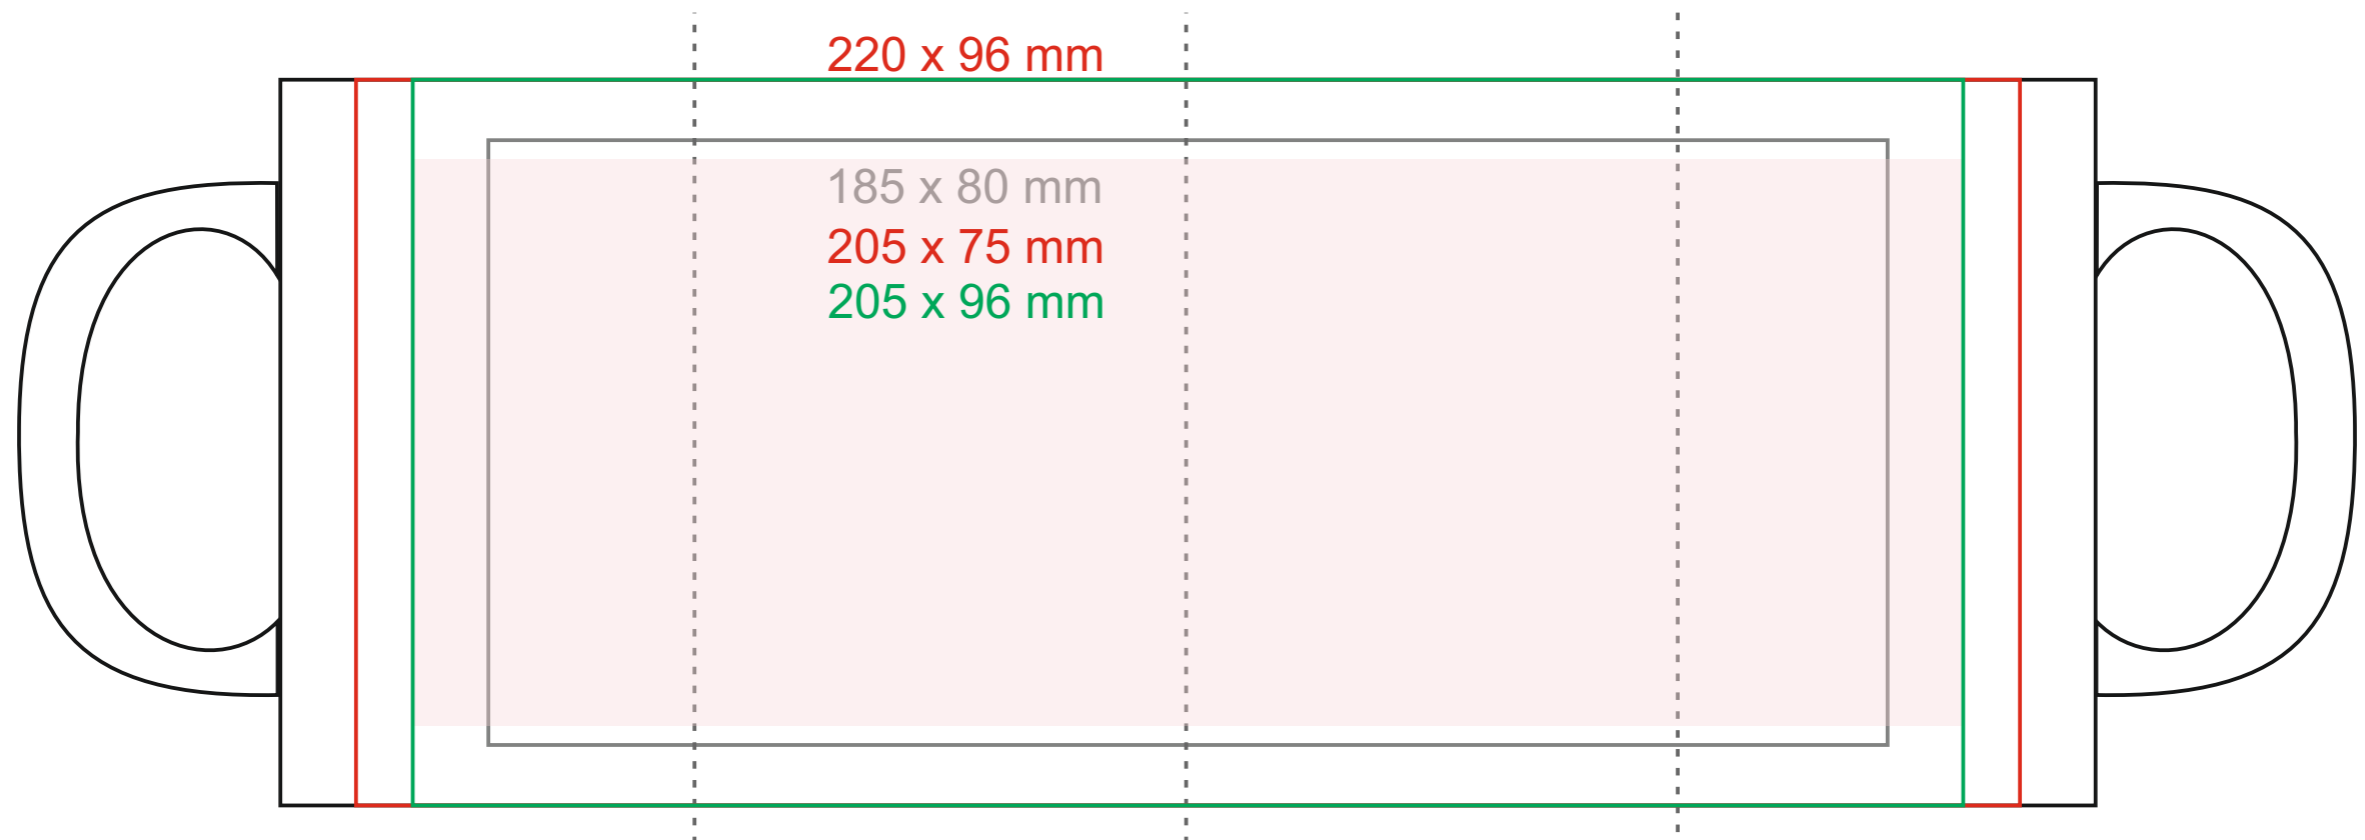

M_060 Tomek Magic

300 ml / h: 96 mm / Ø 80 mm

[How to prepare print material](#)

meaning

- Magic Maser
- Project with small elements (safe area printing for small elements and texts)
- Logo +
- Magic Smart