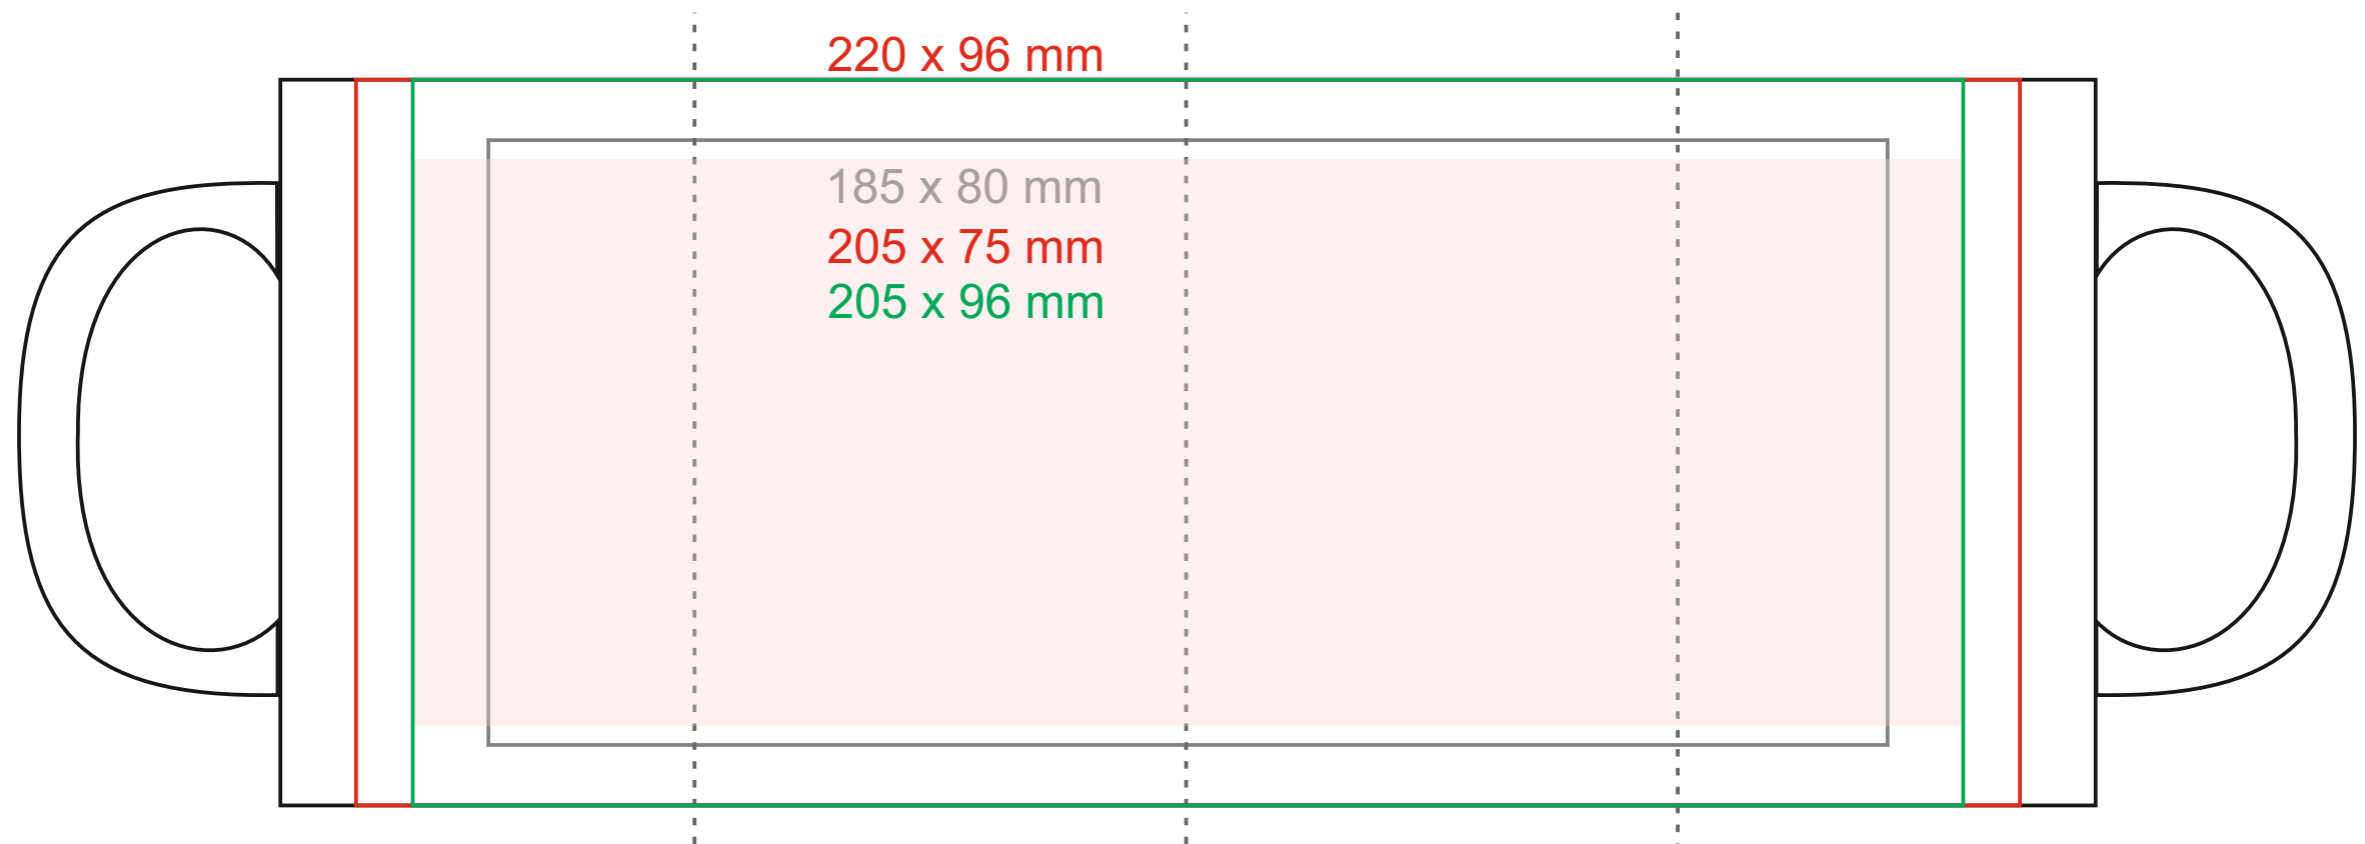

M_087 Tomek Magic matt

300 ml / h: 96 mm / Ø 80 mm

[How to prepare print material](#)

meaning

- Magic Maser
- Project with small elements (safe area printing for small elements and texts)
- Logo +
- Magic Smart