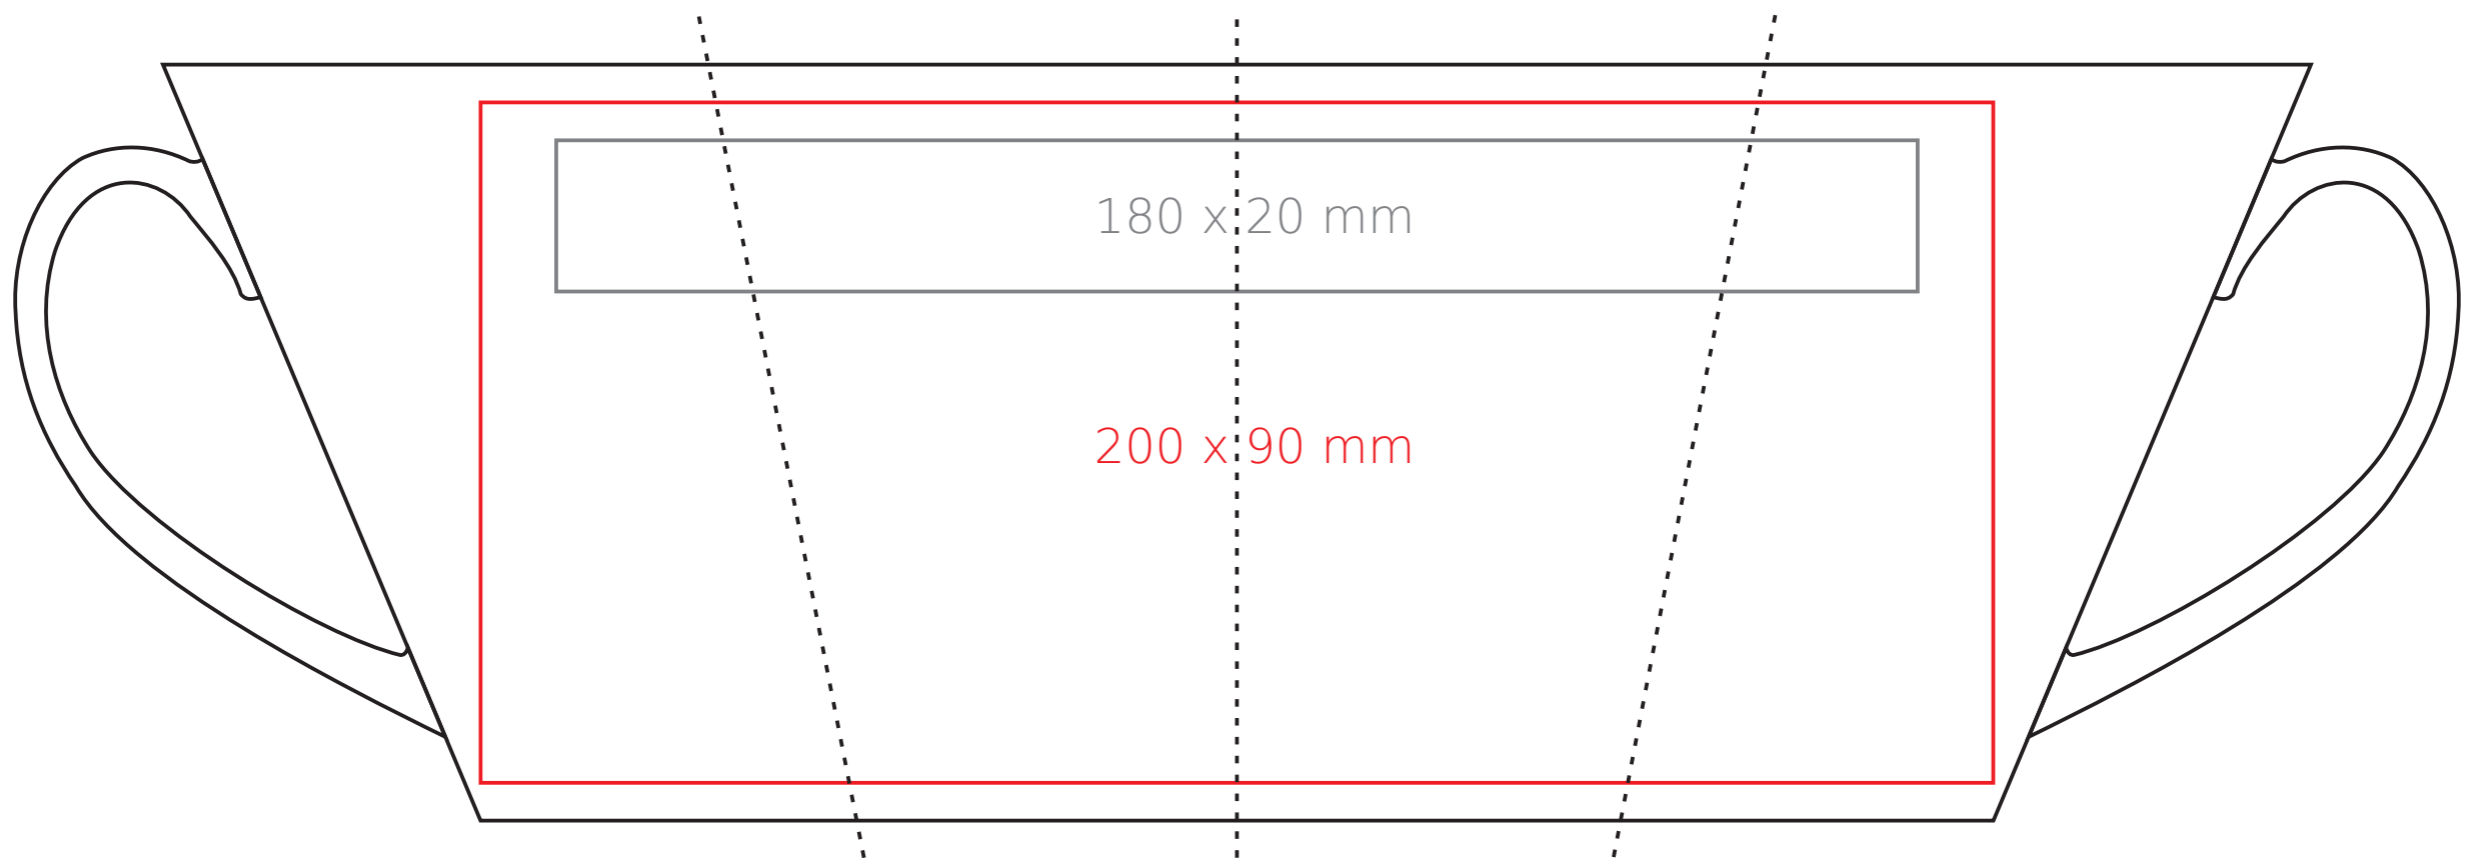

# M/088 Latte Magic Matt

300 ml / h: 101 mm / Ø 91 mm

\*In the case of projects for transfer print running outside of the standard print area, please contact our sales department.

[How to prepare print material](#)

meaning

- Magic Mug / Art Print
- Magic Mug Logo Plus