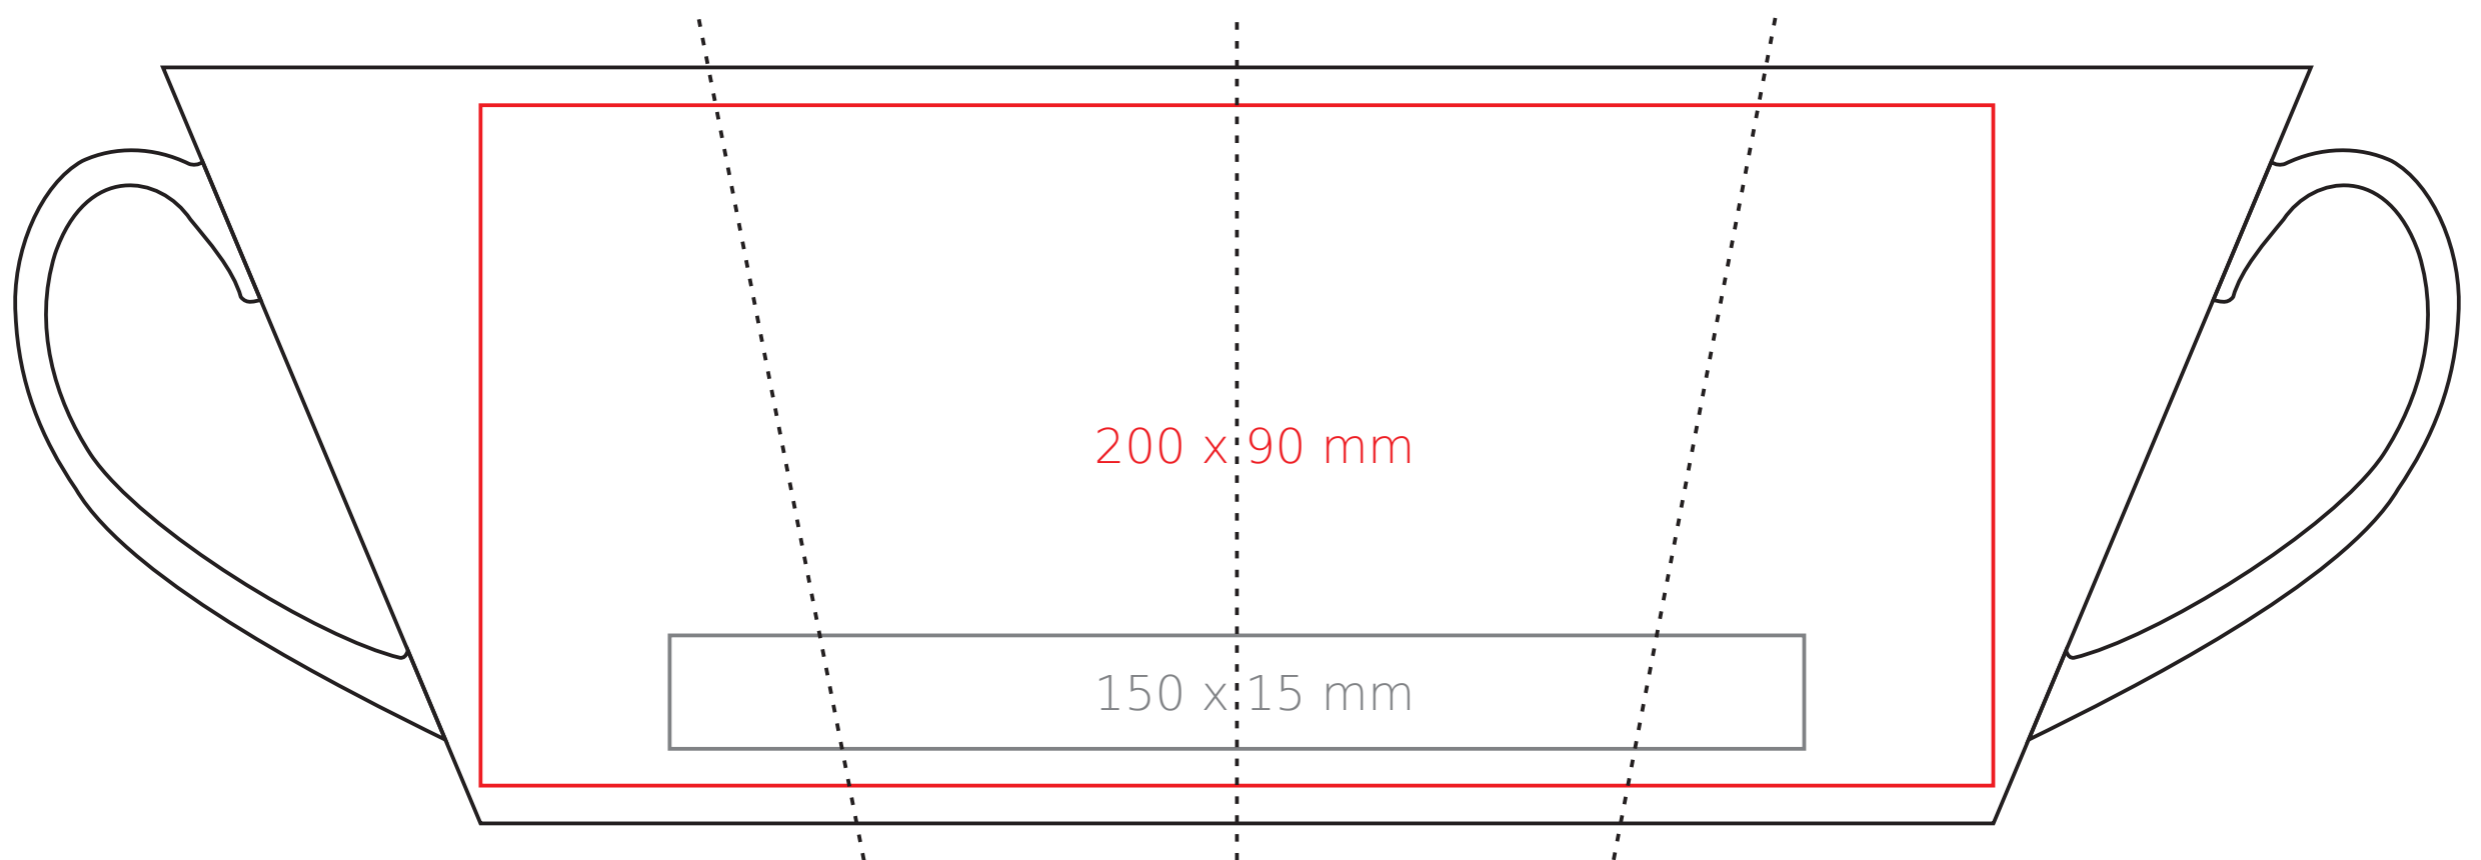

# M/088 Latte Magic Matt

300 ml / h: 101 mm / Ø 91 mm

\*In the case of projects for transfer print running outside of the standard print area, please contact our sales department.

[How to prepare print material](#)

meaning

- Magic Mug / Art Print
- Magic Mug Logo Plus