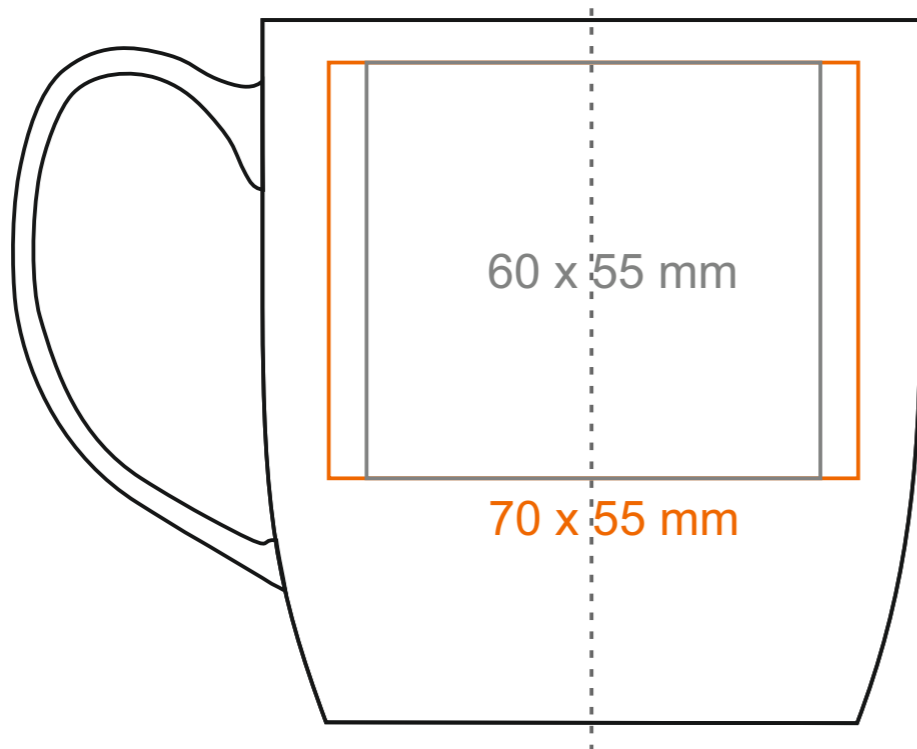

M_122 Decor

350 ml / h: 93 mm / Ø 87 mm

- Imprint on the handle - 50 x 10 mm
- Imprint on the inside - 50 x 20 mm
- Imprint on the bottom inside - Ø 40 mm
- Imprint on the bottom outside - Ø 50 mm

*In the case of projects for transfer print running outside of the standard print area, please contact our sales department.