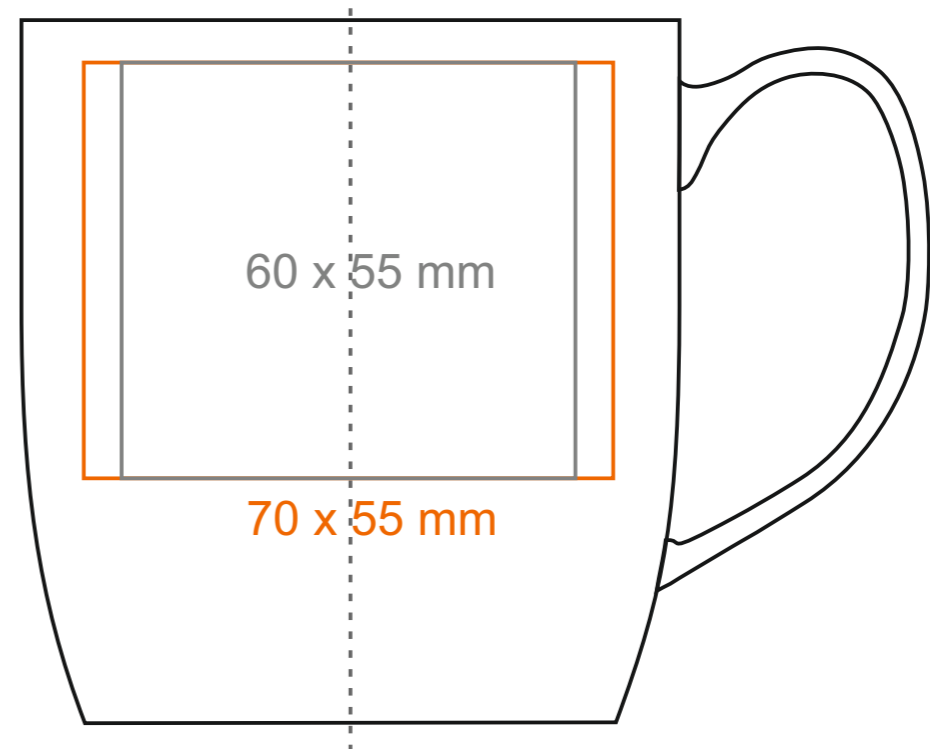

M_122 Decor

350 ml / h: 93 mm / Ø 87 mm

- Imprint on the handle - 50 x 10 mm
- Imprint on the inside - 50 x 20 mm
- Imprint on the bottom inside - Ø 40 mm
- Imprint on the bottom outside - Ø 50 mm

*In the case of projects for transfer print running outside of the standard print area, please contact our sales department.