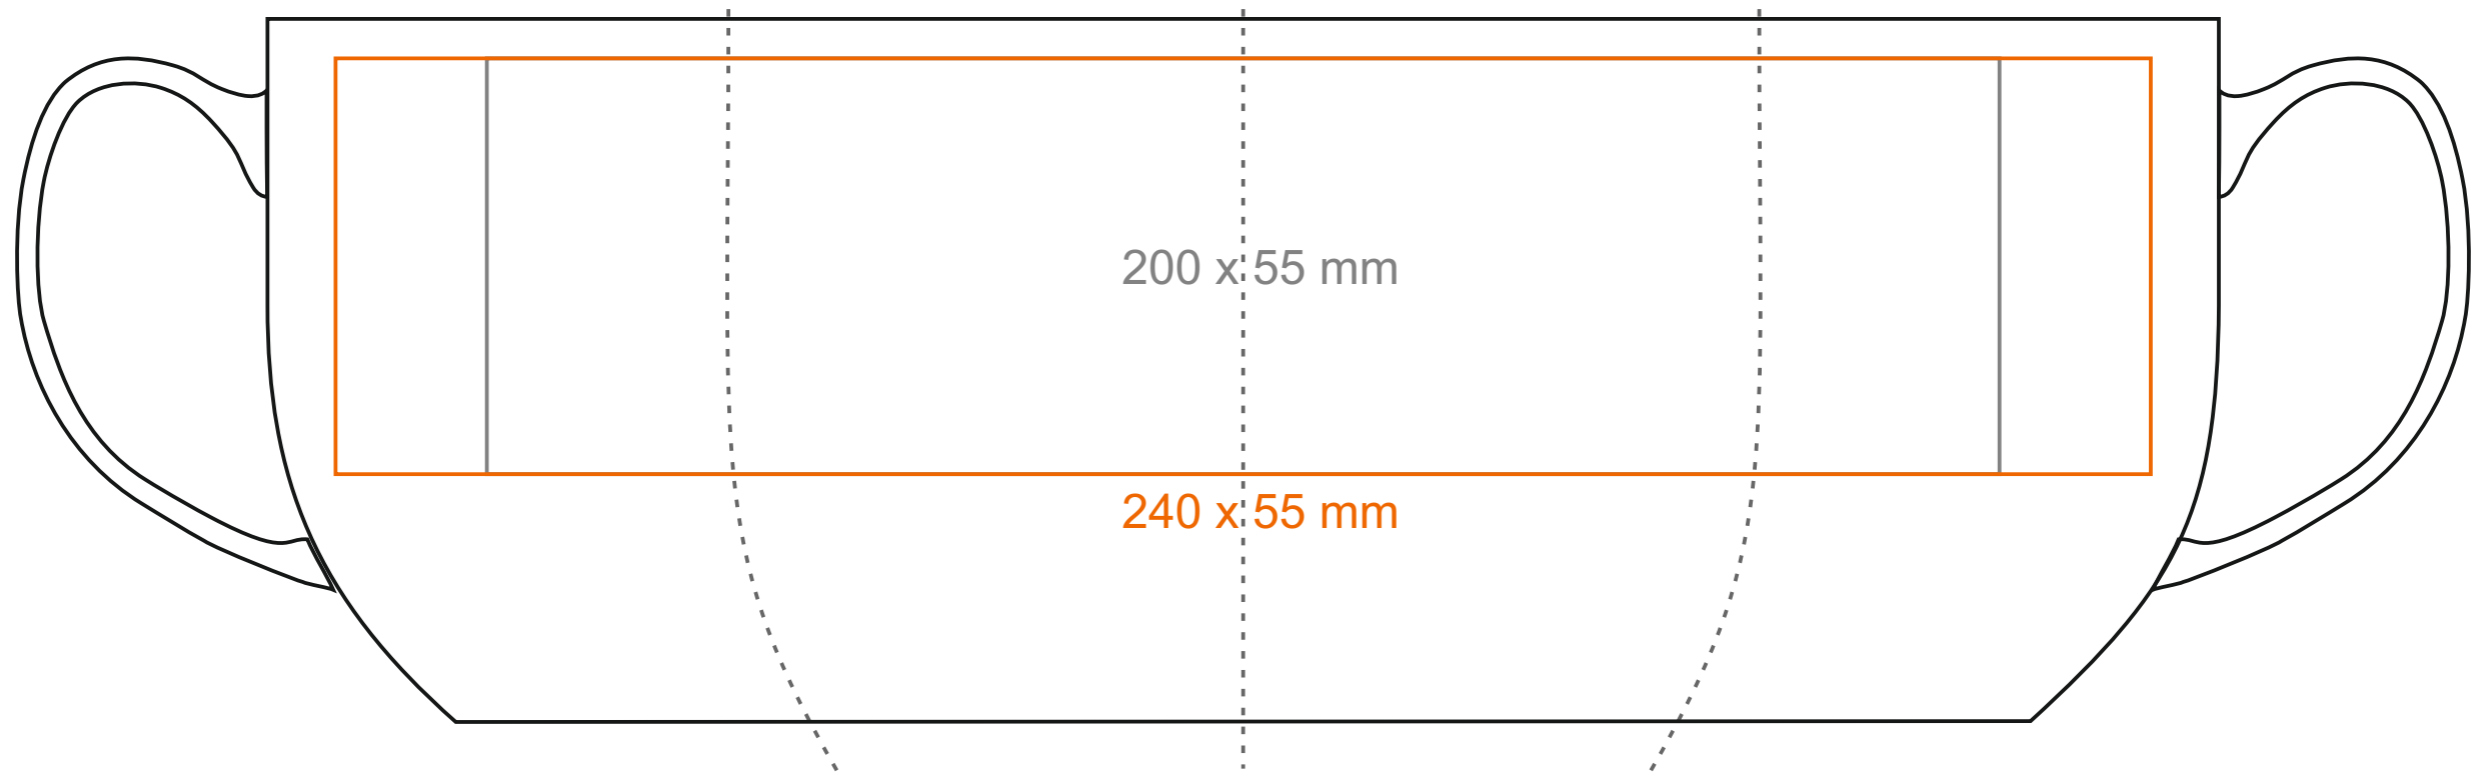

M_122 Decor

350 ml / h: 93 mm / Ø 87 mm

- Imprint on the handle - 50 x 10 mm
- Imprint on the inside - 50 x 20 mm
- Imprint on the bottom inside - Ø 40 mm
- Imprint on the bottom outside - Ø 50 mm

*In the case of projects for transfer print running outside of the standard print area, please contact our sales department.

[How to prepare print material](#)

meaning

- Transfer Print
- Sensitive Touch
- Direct Print