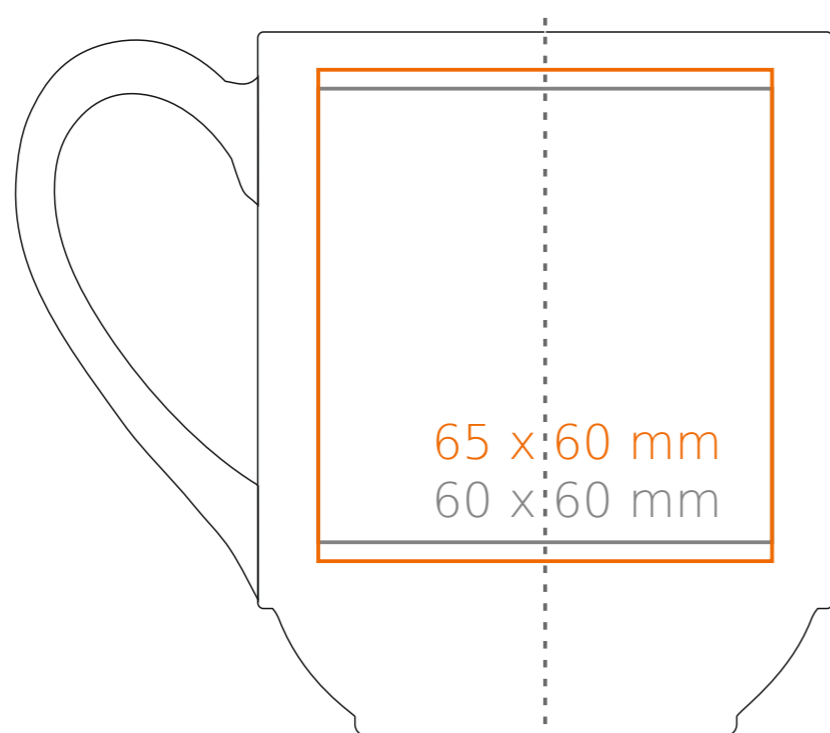

# M/135 Banquet

260 ml / h: 93 mm / Ø 76 mm

- Imprint on the handle - 50 x 7 mm
- Imprint on the inside - 45 x 15 mm
- Imprint on the bottom inside - Ø 30 mm
- Imprint on the bottom outside - Ø 25 mm

\*In the case of projects for transfer print running outside of the standard print area, please contact our sales department.