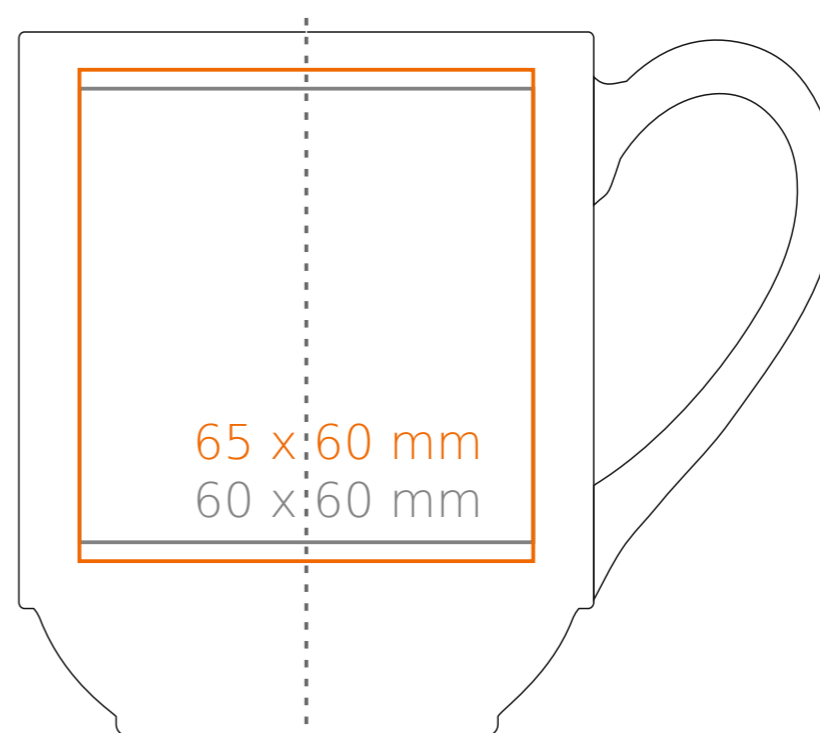

# M/135 Banquet

260 ml / h: 93 mm / Ø 76 mm

- Imprint on the handle - 50 x 7 mm
- Imprint on the inside - 45 x 15 mm
- Imprint on the bottom inside - Ø 30 mm
- Imprint on the bottom outside - Ø 25 mm

\*In the case of projects for transfer print running outside of the standard print area, please contact our sales department.