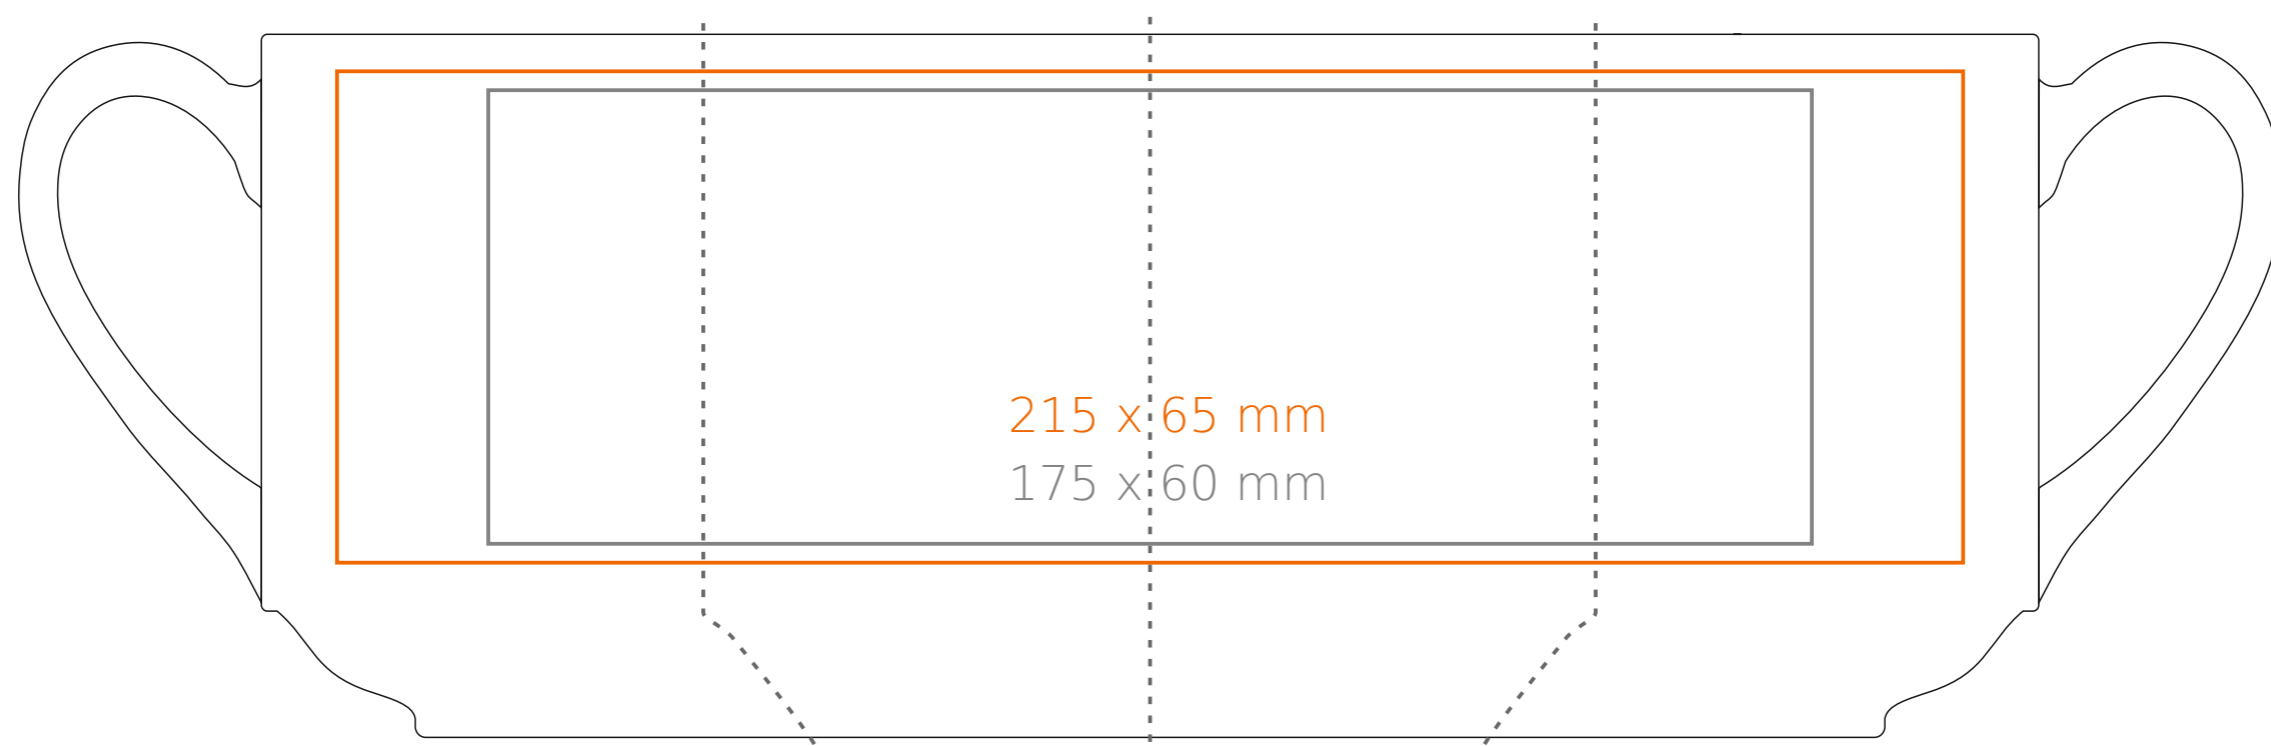

# M/135 Banquet

260 ml / h: 93 mm / Ø 76 mm

- Imprint on the handle - 50 x 7 mm
- Imprint on the inside - 45 x 15 mm
- Imprint on the bottom inside - Ø 30 mm
- Imprint on the bottom outside - Ø 25 mm

\*In the case of projects for transfer print running outside of the standard print area, please contact our sales department.

[How to prepare print material](#)

meaning

-  Transfer Print
-  Sensitive Touch
-  Direct Print